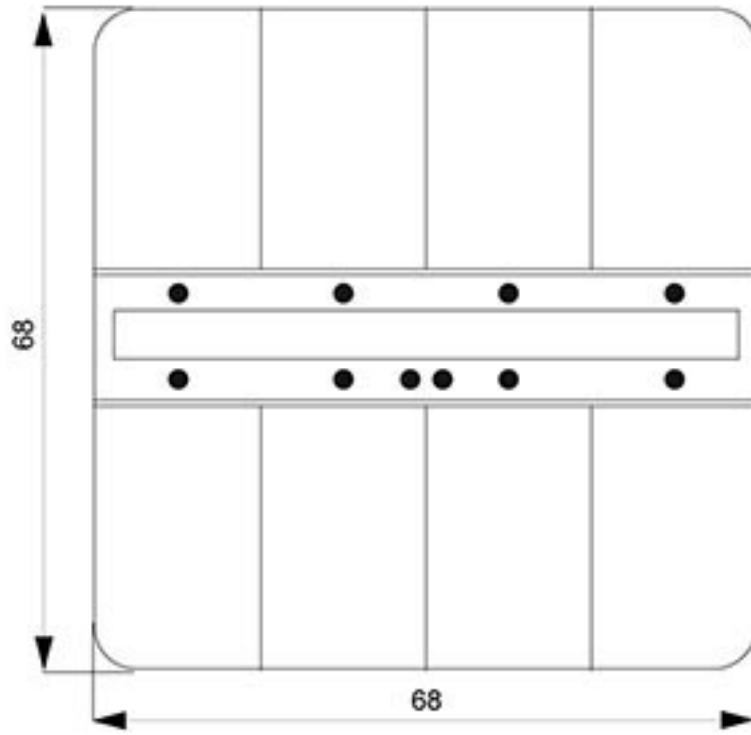

last modified:

25.08.2015