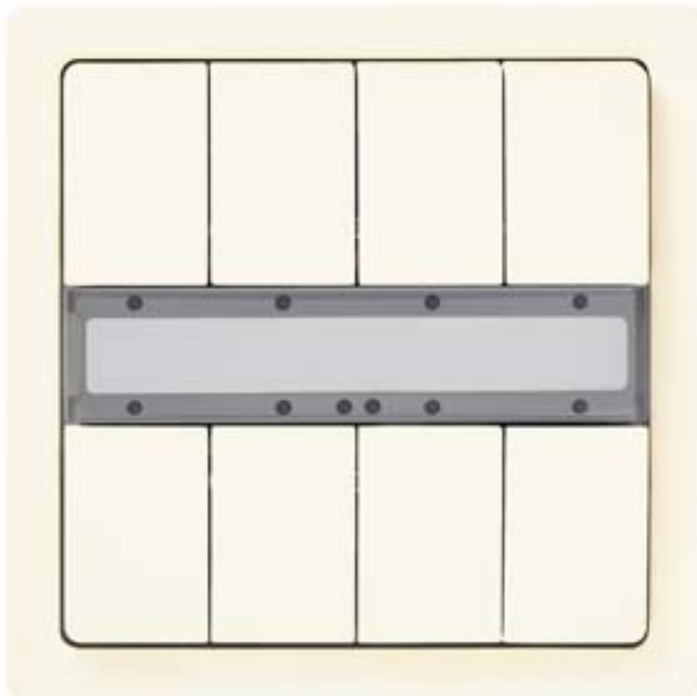

GAMMA INSTABUS WALL SWITCH QUADRUPLE UP
287/2 DELTA STYLE TITANIUM WHITE

Further information

Information- and Downloadcenter (Catalogs, Brochures,...)

<http://www.siemens.com/lowvoltage/catalogs>

Industry Mall (Online ordering system)